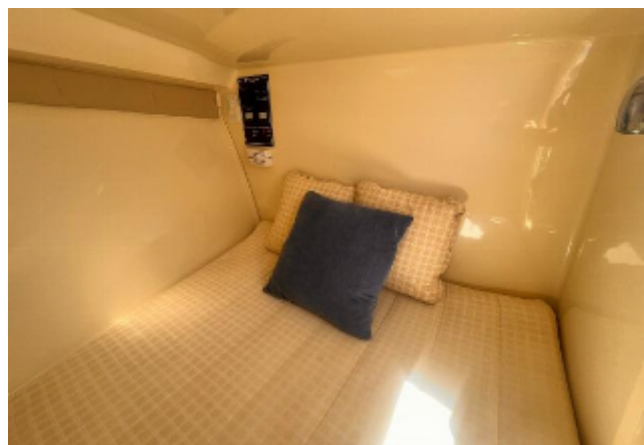

CHRIS-CRAFT LAUNCH 32

REF: AY2363
PHOTOS