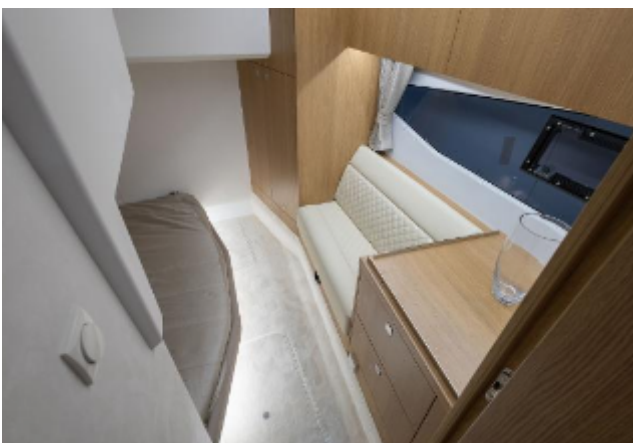

GALEON 335 HTS

REF: GN335HTS-044
PHOTOS