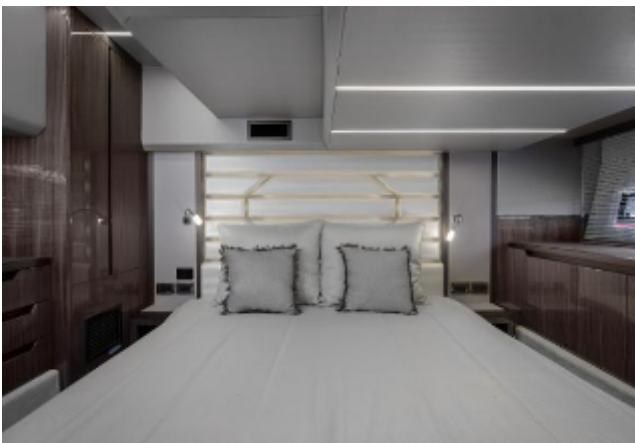

PROFESSIONAL PHOTOGRAPHY AND VIRTUAL TOUR AVAILABLE

UK VAT paid • 2023 Build/2024 Model • Twin Volvo Penta 2 x IPS 500 • Volvo joystick with digital 7" display • White hull • 2 cabins plus saloon berth conversion accommodating 6 guests • Trim tabs with indicators • Automatic Zipwake interceptors • Bow thruster with joystick control • Raymarine Axiom chartplotter • Electric sunroof • Extended bathing platform • Electric grill and refrigerator in cockpit • Fusion radio and sound system • Stainless Steel anchor and chain

Engine hours:

Total power: Horsepower

HULL COLOUR

- White hull

DECK EQUIPMENT

- Anchor winch
- Stainless Steel anchor and chain
- Chain counter
- Extended bathing platform (1200mm)
- Cockpit wetbar with electric grill in cockpit and refrigerator
- Permateek on bathing platform and cockpit deck
- Cockpit table
- LED lights in cockpit and on bathing platform
- Sunbed on foredeck
- Cover for aft sofa in cockpit
- White gelcoat roof hatch
- Aluminium cockpit doors
- Electric opening windows in cockpit
- Hatch access in the garage/locker
- Aft sofa in cockpit with aft storage locker
- Cover for aft sofa in cockpit
- Electric sliding glass roof in cockpit

GALEON 425 HTS

REF: GN425HTS-074

PHOTOS

GALEON 425 HTS

REF: GN425HTS-074
PHOTOS

GALEON 425 HTS

REF: GN425HTS-074
PHOTOS

GALEON 425 HTS